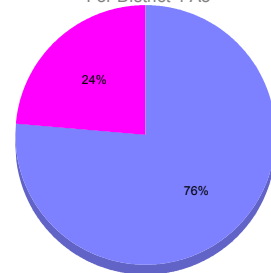

Goal, New, Dropped, Gain/Loss

Comparison of Membership Gain/Loss

Current Year Compared to the Previous Year

Gender Comparison 2010-2011

For District 4 A3

Oct/Nov/Dec

■ Male ■ Female